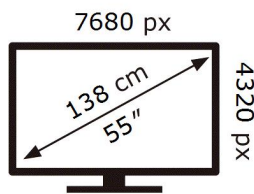

ENERG

SAMSUNG

QE55Q950RBT

350 kWh/1000h

ABCDEF **G**

360 kWh/1000h

2019/2013