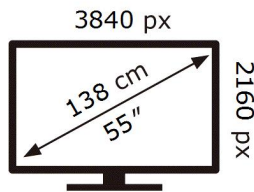

ENERG

SAMSUNG

QE55Q95TCT

113 kWh/1000h

ABCDEF **G**

254 kWh/1000h

2019/2013