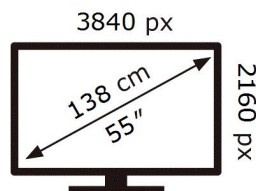

ENERG

SAMSUNG

QE55QE1CAU

64 kWh/1000h

ABCDEF **G**

129 kWh/1000h

2019/2013