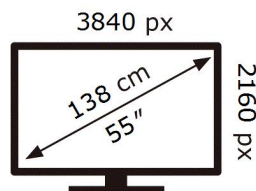

ENERG

SAMSUNG

QE55QE1DAU

63 kWh/1000h

ABCDEF **G**

127 kWh/1000h

2019/2013