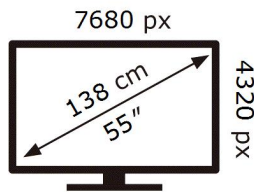

ENERG

SAMSUNG

QE55QN700BT

193 kWh/1000h

ABCDEF **G**

HDR

269 kWh/1000h

2019/2013