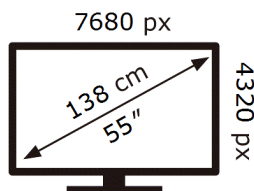

ENERG 

SAMSUNG

QE55QN700CT

84 kWh/1000h

ABCDEF **G**

234 kWh/1000h

2019/2013