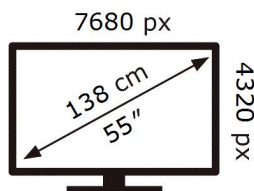

ENERG

SAMSUNG

QE55QN700CT

84 kWh/1000h

ABCDEF **G**

HDR

234 kWh/1000h

2019/2013