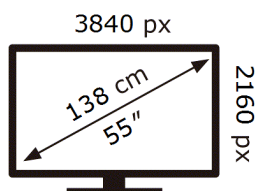

ENERG

SAMSUNG

QE55QN85AAT

77 kWh/1000h

ABCDEF **G**

162 kWh/1000h

2019/2013