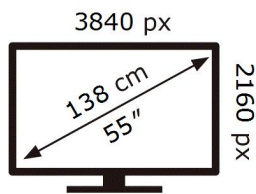

ENERG

SAMSUNG

QE55QN85AAT

77 kWh/1000h

ABCDEF **G**

162 kWh/1000h

2019/2013