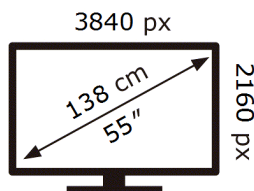

ENERG

SAMSUNG

QE55QN85BAT

77 kWh/1000h

ABCDEF **G**

171 kWh/1000h

2019/2013