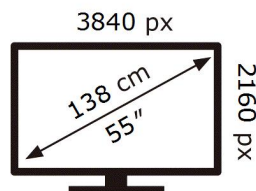

ENERG

SAMSUNG

QE55QN85BAT

77 kWh/1000h

ABCDEF **G**

171 kWh/1000h

2019/2013