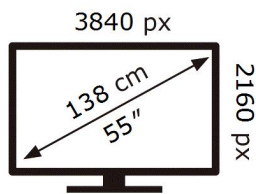

ENERG

SAMSUNG

QE55QN85BAT

77 kWh/1000h

ABCDEF **G**

171 kWh/1000h

2019/2013