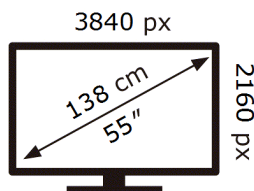

ENERG

SAMSUNG

QE55QN85CAT

77 kWh/1000h

ABCDEF **G**

155 kWh/1000h

2019/2013