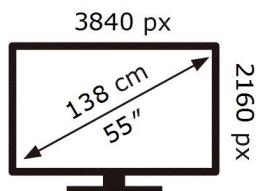

ENERG

SAMSUNG

QE55QN85CAT

77 kWh/1000h

ABCDEF **G**

155 kWh/1000h

2019/2013