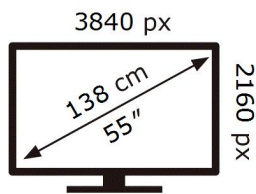

ENERG

SAMSUNG

QE55QN90AAT

84 kWh/1000h

ABCDEF **G**

165 kWh/1000h

2019/2013