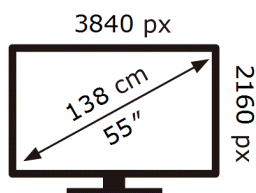

# ENERGY

SAMSUNG

QE55QN90BAT

**84** kWh/1000h

ABCDEF **G**

**188** kWh/1000h

2019/2013