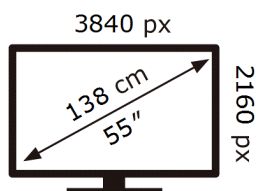

ENERG

SAMSUNG

QE55QN90DAT

77 kWh/1000h

ABCDEF **G**

174 kWh/1000h

2019/2013