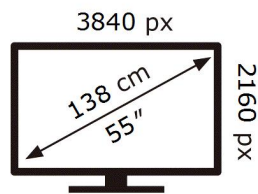

ENERG

SAMSUNG

QE55QN92DAT

77 kWh/1000h

ABCDEF **G**

174 kWh/1000h

2019/2013