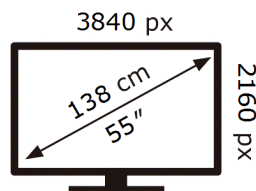

ENERG 

Samsung

QE55QN92DAT

77 kWh/1000h

ABCDEF **G**

174 kWh/1000h

2019/2013