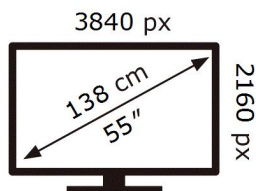

**ENERG**

**SAMSUNG**

QE55QN94AAT

**84** kWh/1000h

ABCDEF **G**

**165** kWh/1000h

2019/2013