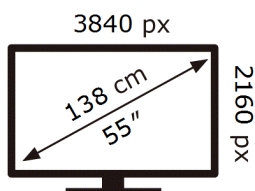

ENERG

SAMSUNG

QE55QN95BAT

93 kWh/1000h

ABCDEF **G**

193 kWh/1000h

2019/2013