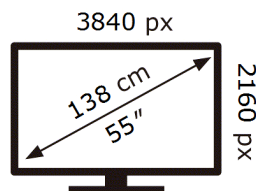

ENERG ⚡

Samsung

QE55QN95DAT

77 kWh/1000h

ABCDEF **G**

193 kWh/1000h

2019/2013