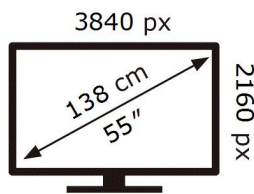

ENERG

SAMSUNG

QE55QNX1DAT

80 kWh/1000h

ABCDEF **G**

183 kWh/1000h

2019/2013