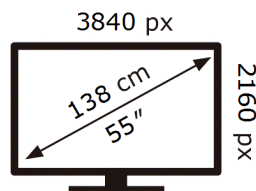

ENERG

Samsung

QE55QNX1DAT

80 kWh/1000h

ABCDEF **G**

183 kWh/1000h

2019/2013