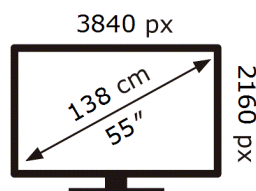

ENERG ⚡

Samsung

QE55S85DAE

83 kWh/1000h

ABCDEF **G**

118 kWh/1000h

2019/2013