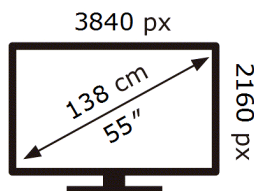

ENERG

Samsung

QE55S85DAE

83 kWh/1000h

ABCDEF **G**

118 kWh/1000h

2019/2013