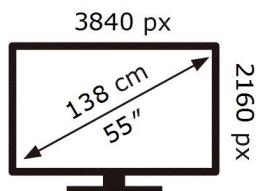

ENERG ⚡

SAMSUNG

QE55S90CAT

82 kWh/1000h

ABCDEF **G**

134 kWh/1000h

2019/2013