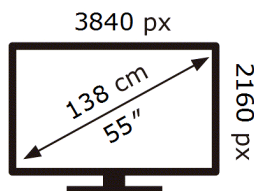

**ENERG**

Samsung

QE55S90DAE

**81** kWh/1000h

ABCDEF **G**

**123** kWh/1000h

2019/2013