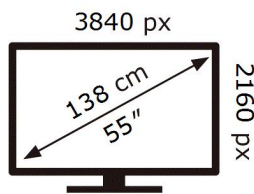

ENERG

SAMSUNG

QE55S90DAE

81 kWh/1000h

ABCDEF **G**

HDR

123 kWh/1000h

2019/2013