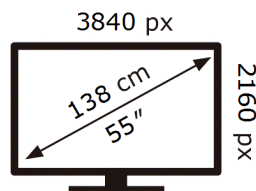

ENERG ⚡

Samsung

QE55S92DAE

81 kWh/1000h

ABCDEF **G**

123 kWh/1000h

2019/2013