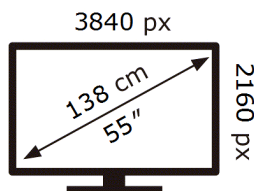

**ENERG** ⚡

Samsung

QE55S93DAE

**81** kWh/1000h

ABCDEF **G**

**123** kWh/1000h

2019/2013