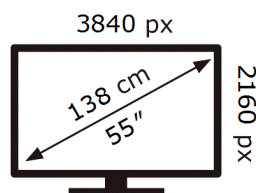

ENERG

SAMSUNG

QE55S95CAT

84 kWh/1000h

ABCDEF **G**

151 kWh/1000h

2019/2013