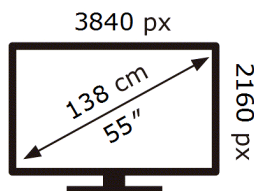

**ENERG** ⚡

Samsung

QE55S95DAT

**82** kWh/1000h

ABCDEF **G**

**191** kWh/1000h

2019/2013