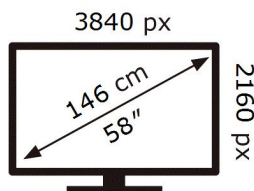

ENERG

SAMSUNG

QE58Q60TAU

113 kWh/1000h

ABCDEF **G**

133 kWh/1000h

2019/2013