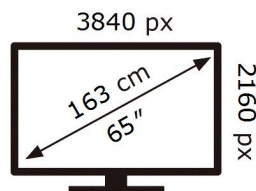

ENERG

SAMSUNG

QE65LS01BHU

101 kWh/1000h

ABCDEF **G**

190 kWh/1000h

2019/2013