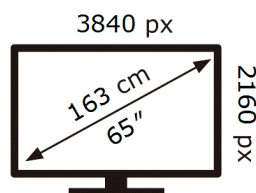

ENERG 

Samsung

QE65LS01DAU

101 kWh/1000h

ABCDEF **G**

184 kWh/1000h

2019/2013