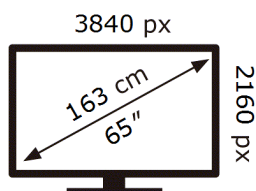

ENERG ⚡

Samsung

QE65LS01DAU

101 kWh/1000h

ABCDEF **G**

184 kWh/1000h

2019/2013