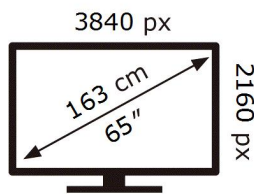

ENERG ⚡

SAMSUNG

QE65LS03AAU

124 kWh/1000h

ABCDEF **G**

195 kWh/1000h

2019/2013