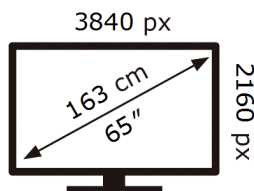

ENERG

SAMSUNG

QE65LS03BGU

112 kWh/1000h

ABCDEF **G**

214 kWh/1000h

2019/2013