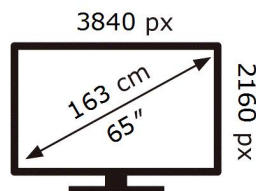

ENERG

SAMSUNG

QE65LS03BSU

112 kWh/1000h

ABCDEF **G**

HDR

237 kWh/1000h

2019/2013