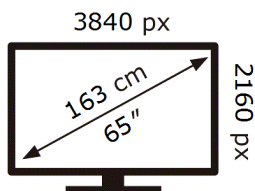

ENERG ⚡

Samsung

QE65LS03DAU

109 kWh/1000h

ABCDEF **G**

229 kWh/1000h

2019/2013