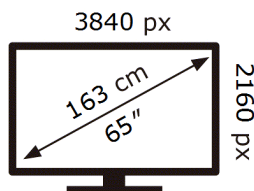

**ENERG** 

Samsung

QE65LS03DAU

**109** kWh/1000h

ABCDEF **G**

**229** kWh/1000h

2019/2013