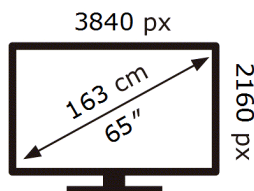

**ENERG** ⚡

Samsung

QE65LS03DAU

**109** kWh/1000h

ABCDEF **G**

**229** kWh/1000h

2019/2013