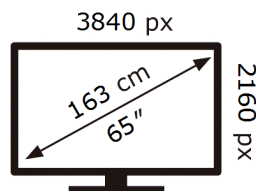

**ENERG** ⚡

Samsung

QE65LS03DAU

**109** kWh/1000h

ABCDEF **G**

**229** kWh/1000h

2019/2013