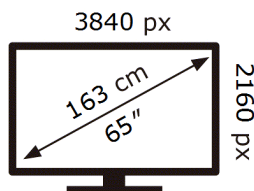

ENERG ⚡

Samsung

QE65LS03FWU

112 kWh/1000h

ABCDEF **G**

211 kWh/1000h

2019/2013