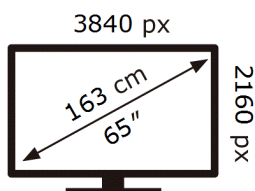

ENERG

SAMSUNG

QE65Q60BAU

100 kWh/1000h

ABCDEF **G**

164 kWh/1000h

2019/2013