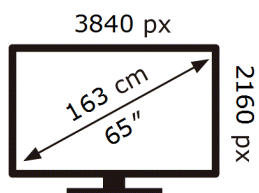

ENERG

SAMSUNG

QE65Q60CAU

73 kWh/1000h

ABCDEF **G**

160 kWh/1000h

2019/2013