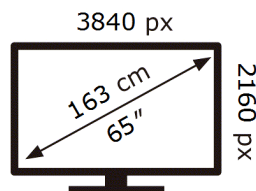

ENERG ⚡

Samsung

QE65Q60DAU

69 kWh/1000h

ABCDEF **G**

160 kWh/1000h

2019/2013