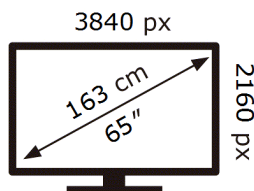

ENERG ⚡

Samsung

QE65Q60DAU

69 kWh/1000h

ABCDEF **G**

160 kWh/1000h

2019/2013