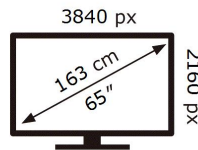

ENERGY

SAMSUNG

QE65Q60TAU

137 kWh/1000h

ABCDEF **G**

151 kWh/1000h

2019/2013